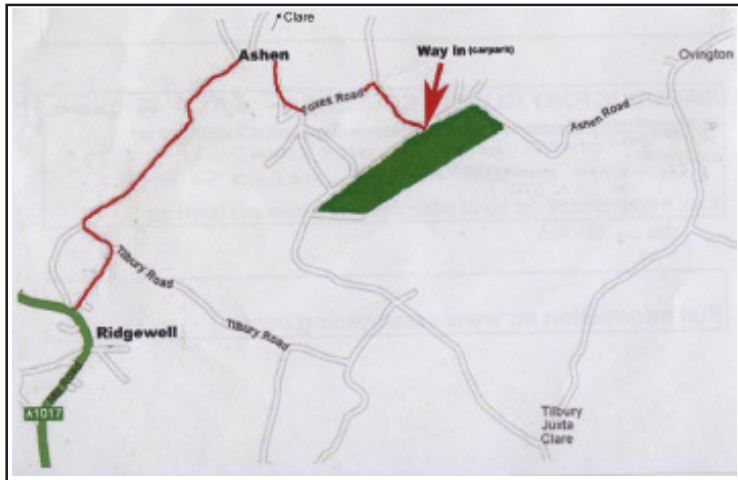

Essex Gliding Club

Gift Vouchers make great presents

For more information about gliding bookings for Trial Lessons, Gift Vouchers and Introductory Courses, contact our office on the number below. We will also be pleased to arrange Special Group Bookings and Evening Flying Sessions. We fly May to September, weather permitting. See Club Flying Days inside.

Tel. 01440 785103 or e-mail : info@essexgliding.com

Office hours 2 – 5 p.m Monday, Tuesday and Friday; 9 – 12 noon on Thursday.
Out of hours please leave a message and we will contact you.

To see our airfield from the air and get the latest information, visit our Website :
<http://www.essexgliding.com>

To check flying conditions before you travel for your trial lesson, call Ridgewell Airfield Tel: 01440 785103

(This is a clubhouse phone and not always manned. If you leave an answerphone message we will call you back as soon as we can.)

Essex Gliding Club
Ridgewell Airfield
Ashen
Essex
CO10 8JU

<http://www.essexgliding.com> E-mail: info@essexgliding.com