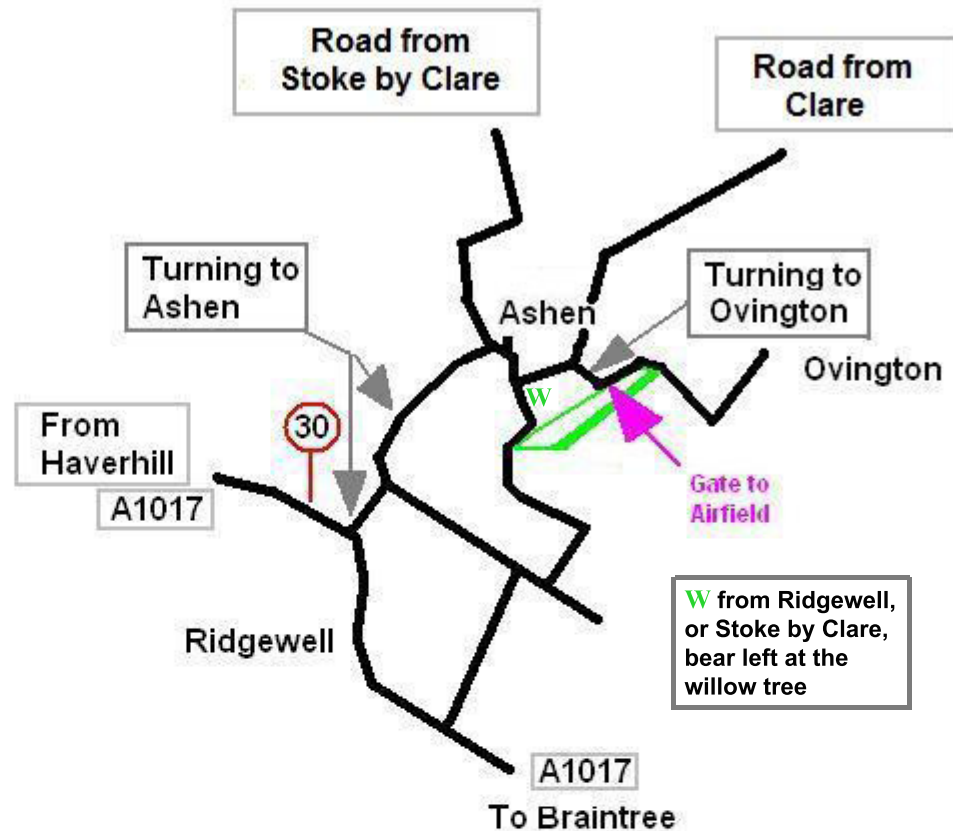

Directions for Ridgewell Airfield

From London:

Take M11. Leave at Junction 9 for A11 towards Newmarket.

After 5 miles, leave A11 and join A1307 towards Haverhill.

After 9 miles, at roundabout, take A1017 towards Halstead and Braintree.

After 7 miles, reach Ridgewell village - see local directions below.

Local Directions

On **A1017** reach the **30 MPH sign at Ridgewell**. Look out for a turning to the **Left, for Ashen**, a few hundred yards after the 30 sign. Follow that road to Ashen. In Ashen, go up the main Street, past the church on the left, and then turn **Left** into Pannells Ash. After about 400 yards, turn **Right** (towards Ovington). The airfield is about 300 yards along that road. Turn the corner to the left, and look for the entrance to the airfield by the poplar trees.

Please note - after leaving the A1017, the lanes are narrow and sometimes only one vehicle wide. Please drive slowly and watch out for walkers, cyclists, horses, and ducks!